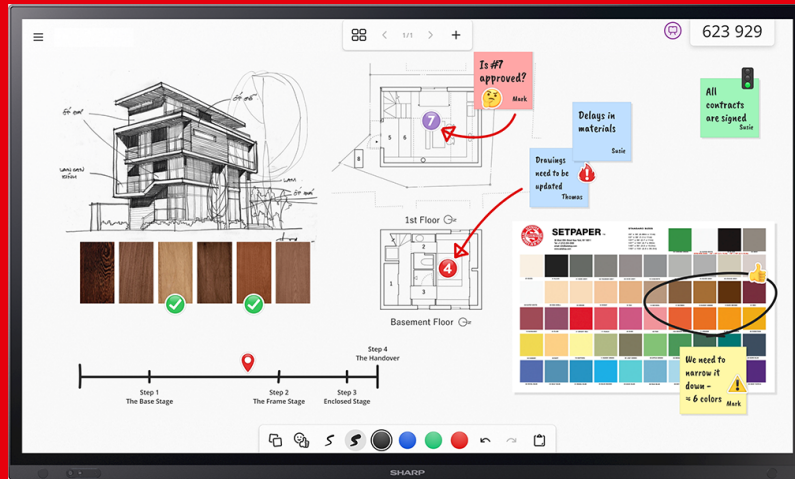

Monitor interattivo

Sharp/ NEC PN-LA862

- Most natural writing experience – InGlass™ M5 premium touch system supports patented pressure sensitivity using passive pens as well as Windows Ink and palm rejection.
- Optional Windows based Intel SDM slot-in PC – driving unlimited versatility with powerful integrated computing for quick and easy access to your apps offering a secure and locked environment.
- Energy efficiency – built-in functionality including an ambient light sensor, human presence detection and eco modes help to reduce power consumption.
- Secure by design – the non-Android platform with additional security features meets the highest IT security standards.
- Increase your productivity – benefit from a free one-year license for FlatFrog Board for Rooms. FlatFrog Board whiteboard software makes hybrid work easy and productive for everyone

Specifiche

DATI MODULO DISPLAY

Tecnologia a pannello	IPS with Direct LED backlights
Risoluzione nativa (Pixel)	3840 x 2160
Dimensioni diagonali (pollici / cm)	86 / 217.4
Proporzioni	16:9
Tecnologia a retroilluminazione	LED
Luminosità (cd/m2)	450
Contrasto	1200:1
Tempo di risposta (media grigio su grigio) ms	8
Angolo visuale (H/V) @ CR >10	178 / 178
Colour Depth [bn]	1.073 (10bit)

SPECIFICHE INTERFACCIA TATTILE

Tecnologia	InGlass™ M5
Numero di punti tattili	20
Rivestimento / filtro	Anti-glare coating
Resistenza schermo (H)	≥ 8
Compatibilità Sistema operativo	Native Multi-Touch: Windows 7, Windows 8, Windows 10, Linux, Android; Default Mouse: Windows XP, Windows Vista, Mac OS X
Thickness [mm]	3
Haze Level [%]	4 ~ 8
Touch Method	Finger; Gloves; Stylus (≥ 2 mm)
Data Interface	USB-HID
Accuracy [mm]	< 1
Palm Rejection	Yes
Windows Ink	Yes